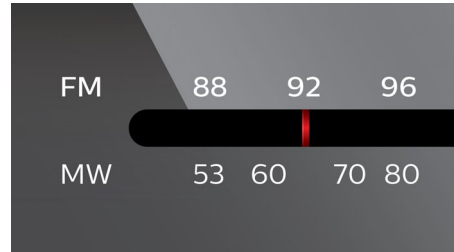

## Play MP3-CD, CD and CD-R/RW

MP3 stands for "MPEG 1 Audio layer-7.6 cm (3)".  
.MP3 is a revolutionary compression technology by

which large digital music files can be made up to 10 times smaller without radically degrading their audio quality. MP3 has become the standard audio compression format used on the world wide web, allowing quick and easy audio file transfer.

## FM/MW tuner

FM/MW (AM) stereo tuner