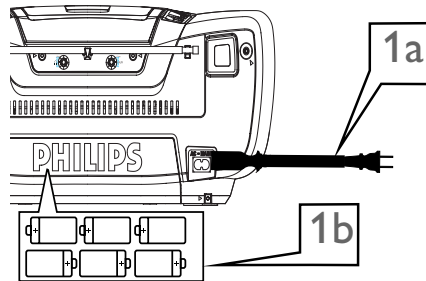

AZ1845

1 Choosing Power Supply

- a Connect the AC power cord to the **AC MAINS~** inlet and the wall socket.
- OR-
- b Open the **battery door** and insert 6 x D batteries (not included).

R-20, UM-1 or D-cells
(not included)

2 Listening to Radio

- a Adjust the Source selector to **FM** or **MW**.
- b Turn **TUNING** to tune to a station.

3 Playing a disc

This player plays Audio Discs including CD-R/CD-RW, MP3-CD and WMA.

- a Adjust the Source selector to **CD/USB**.
- b Press **CD/USB** once or more to enter the CD mode.
- c Open the CD door, and insert a disc with the printed side facing up and close the door.
- d Press **▶||** to start playback.
- e To stop disc playback, press **■**.