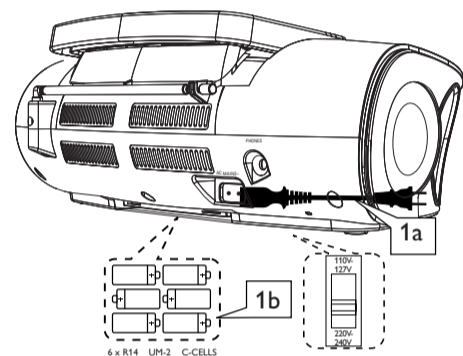

AZ1836

1 Choosing Power Supply

- a Connect the AC power cord to the **AC~ Mains** inlet and the wall socket.
- OR-
- b Open the **battery door** and insert 6 x C batteries (not included).

R-14 UM-2 or C-cells adjust to match the local voltage 110/220V before plugging in the set. (not included)

5 CD ripping

- a Follow steps a-d from "3 Playing a disc".
- b Plug a USB mass storage device.
 - To record one**
 - c1 Select the track you want to record.
 - c2 Press once or repeatedly **USB REC** (or **REC** on the remote) until **ONE** appears, flashing.
 - To record all**
 - c1 Press repeatedly **USB REC** (or **REC** on the remote) until **ALL** appears, flashing.
 - d Disc playback will start automatically.