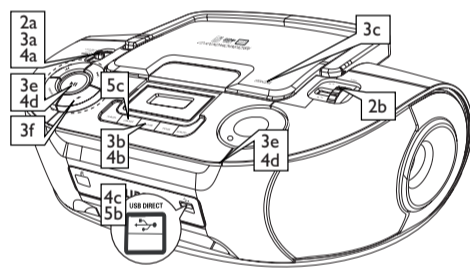

5 CD ripping

- a Follow steps a-d from "3 Playing a disc".
- b Plug a USB mass storage device.
  - **To record one**
  - c1 Select the track you want to record.
  - c2 Press once or repeatedly **USB REC** (or **REC** on the remote) until **ONE** appears, flashing.
  - **To record all**
  - c1 Press repeatedly **USB REC** (or **REC** on the remote) until **ALL** appears, flashing.
  - d Disc playback will start automatically.

4 Playing a USB device

- a Push the **source selector** to **CD/USB**.
- b Press **CD/USB** to enter USB mode if "USB" is NOT displayed.
- c Plug a compatible USB mass storage device to AZ1836's USB port marked **→**.
- d Press **▶||** on your AZ1836 to start play.

Source selector

Slide to select function: CD/MP3 (or USB mode), FM or AM

◀▶
Briefly press to skip to the beginning of the current/previous/ later disc track; During disc playback, press and hold to find a particular passage backward/forward

▶||
Press to start or pause disc/USB playback

PROG
Use to program disc tracks and review a disc program

■
Press to stop disc/USB playback, or erase a disc program

USB REC
Copy one file or all files of a disc to an external portable USB storage device/MP3 player

CD/USB
Press to enter disc or USB mode

Telescopic antenna
Improves FM reception

Display
Shows disc/USB functions

OPEN-CLOSE
Push to open the disc door

TUNING
Turn to tune to a station

VOLUME
Turn to adjust volume level

ALBUM +/-
For **MP3-CD/USB/WMA** play: Press to select albums

MODE
Press to select different play modes, such as **REPEAT** or **SHUFFLE** (random order)

USB Port
Connects an external USB mass storage device