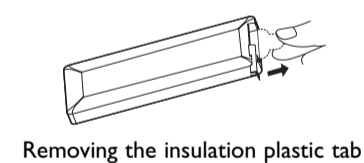

CD/USB
Press to enter disc or USB mode

Telescopic antenna
Improves FM reception

Display
Shows disc/USB functions

OPEN-CLOSE
Push to open the disc door

TUNING
Turn to tune to a station

VOLUME
Turn to adjust volume level

ALBUM +/-
For **MP3-CD/USB/WMA** play: Press to select albums

MODE
Press to select different play modes, such as **REPEAT** or **SHUFFLE** (random order)

USB Port
Connects an external USB mass storage device