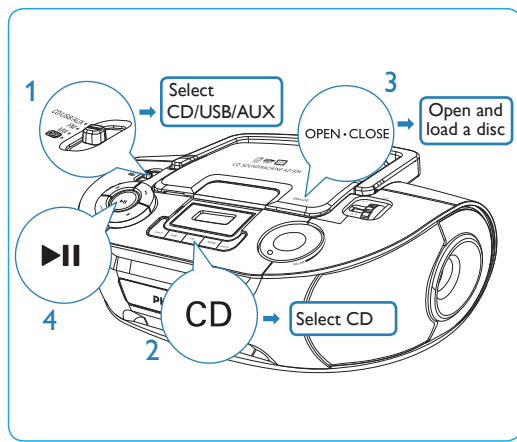

Quick Start Guide

A Select power supply

C Play disc

B Listen to radio

D Play USB