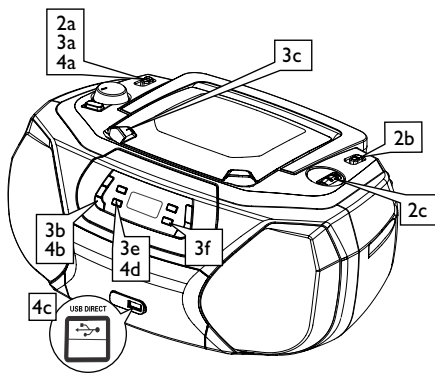

AZ1816

PHILIPS

- 1 Choosing Power Supply**
- a Connect the AC power cord to the **AC~ Mains** inlet and the wall socket.
 - OR-
 - b Open the **battery door** and insert 6 x C batteries (not included).

R-14, UM-2 or C-cells
(not included)

- 2 Listening to the Radio**
- a Push the **source selector** to **TUNER**.
 - b Adjust **BAND** to **MW** or **FM**.
 - c Turn **TUNING** to tune to a station.

- 3 Playing a disc**
- This player plays Audio Discs including CD-R/CD-RW, MP3-CD and WMA.
- a Adjust the **source selector** to **CD/USB**.
 - b Press **CD/USB** to enter CD mode if USB DIRECT is displayed.
 - c Open the disc door.
 - d Insert a disc with the printed side facing up and close the door.
 - e Press **▶||** to start playback.
 - f To stop disc playback, press **■**.

- Source selector**
Slide to select function: CD/MP3 (or USB mode), or radio
- VOLUME**
Turn to adjust volume level
- DBB**
Turns the bass enhancement on/off
- LIFT TO OPEN**
Lift to open the disc door
- PROG**
Use to program disc tracks and review a disc program.
- MODE**
Press to select different play modes, such as **REPEAT** or **SHUFFLE** (random order)
- CD/USB**
Press to enter disc or USB mode
- ▶||**
Press to start or pause disc/USB playback
- Display**
Shows disc/USB functions
- TUNING**
Turn to tune to a station
- BAND**
Slide to select waveband
- Telescopic antenna**
Improves FM reception
- ◀◀ ▶▶**
Briefly press to skip to the beginning of the current/previous/ later disc track; During disc playback, press and hold to find a particular passage backward/forward.
- ALBUM +/-**
For **MP3-CD/WMA/USB**: Press to select albums
- Press to stop disc/USB playback, or erase a disc program
- USB Port**
Connects an external USB mass storage device