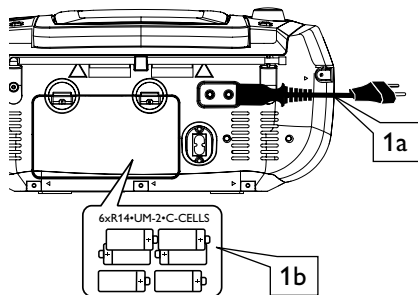

AZ1816

PHILIPS

- 1 Choosing Power Supply**
- a Connect the AC power cord to the **AC~ Mains** inlet and the wall socket.
 - OR-
 - b Open the **battery door** and insert 6 x C batteries (not included).

R-14, UM-2 or C-cells
(not included)

- 2 Listening to the Radio**
- a Push the **source selector** to **TUNER**.
 - b Adjust **BAND** to **MW** or **FM**.
 - c Turn **TUNING** to tune to a station.

- 3 Playing a disc**
- This player plays Audio Discs including CD-R/CD-RW, MP3-CD and WMA.
- a Adjust the **source selector** to **CD/USB**.
 - b Press **CD/USB** to enter CD mode if USB DIRECT is displayed.
 - c Open the disc door.
 - d Insert a disc with the printed side facing up and close the door.
 - e Press **▶||** to start playback.
 - f To stop disc playback, press **■**.

- Source selector**
Slide to select function: CD/MP3 (or USB mode), or radio
- VOLUME**
Turn to adjust volume level
- DBB**
Turns the bass enhancement on/off
- LIFT TO OPEN**
Lift to open the disc door
- PROG**
Use to program disc tracks and review a disc program.
- MODE**
Press to select different play modes, such as **REPEAT** or **SHUFFLE** (random order)
- CD/USB**
Press to enter disc or USB mode
- ▶||**
Press to start or pause disc/USB playback
- Display**
Shows disc/USB functions
- TUNING**
Turn to tune to a station
- BAND**
Slide to select waveband
- Telescopic antenna**
Improves FM reception
- ◀◀ ▶▶**
Briefly press to skip to the beginning of the current/previous/ later disc track; During disc playback, press and hold to find a particular passage backward/forward.
- ALBUM +/-**
For **MP3-CD/WMA/USB**: Press to select albums
- Press to stop disc/USB playback, or erase a disc program
- USB Port**
Connects an external USB mass storage device