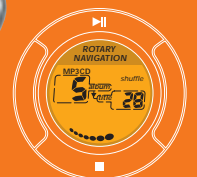

CD Soundmachine

MP3-CD playback

- Navigation ring
- Digital tuner with 30 station presets
- Direct station preset
- Auto radio station preset
- Ultrabass2
- 20-track programmable
- CD rewritable compatible
- New 20-key remote control

green backlight
for CD & Tuner mode

orange backlight
for MP3 mode

EXPANIUM

Let's make things better.

PHILIPS

CD Soundmachine

Standard product information

Compact disc player

- MP3-CD playback
- Top loader
- 20-track CD programmable
- Shuffle and repeat function
- CD next/ previous track search
- CD music search
- CD rewritable compatible

Tuner

- Digital tuning
- 30 Station presets
- Auto Radio Station preset
- Wavebands FM stereo/AM
- Frequency ranges FM87.5 - 108 Mhz
AM530 - 1710 kHz
- Telescopic aerial for FM reception
- Ferroceptor for AM reception

Display

- 10-Digit LCD display
- 2 color backlight

Sound system

- Output power 2 x 1.6 W RMS
- UltraBass II
- 2 x 3" Speakers
- Metal speaker grills
- Jog volume control

Power supply

- AC/DC Operation
- Batteries 6 x 1.5V cells