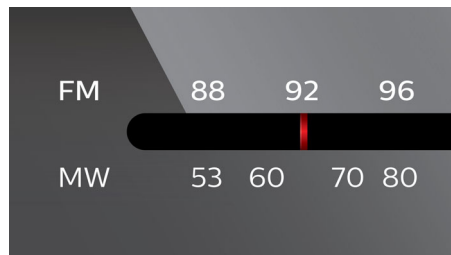

FM/MW tuner

FM/MW (AM) stereo tuner

Specifications

Audio playback

- Playback media: CD, CD-R, CD-RW, MP3-CD
- Disc playback modes: fast forward/backward, next/previous track search, repeat/shuffle/program

Tuner/Reception/Transmission

- Tuner bands: FM, MW
- Antenna: FM antenna

Sound

- Sound enhancement: Dynamic Bass Boost
- Sound system: stereo
- Volume control: rotary (analogue)
- Output power: 2 x 1 W RMS

Loudspeakers

- No. of built-in speakers: 2
- Speaker grille finishing: metal

Convenience

- Loader type: top
- Display type: LCD display

Connectivity

- MP3 Link: 3.5mm stereo line in

Power

- Battery type: C size (LR14)
- Battery voltage: 1.5 V
- Power supply: 220 - 240 V
- Number of batteries: 6

Accessories

- Cables/Connection: power cord
- Others: User Manual
- Warranty: Warranty Certificate

Dimensions

- Gross weight: 2 kg
- Packaging depth: 175 mm
- Packaging height: 275 mm
- Packaging width: 320 mm
- Weight: 1.5 kg
- Main unit depth: 243 mm
- Main unit height: 146 mm
- Main unit width: 291 mm

Issue date 2015-01-22

Version: 1.0.7

12 NC: 8670 000 40403
EAN: 87 12581 42900 3

© 2015 Koninklijke Philips N.V.
All Rights reserved.

Specifications are subject to change without notice.
Trademarks are the property of Koninklijke Philips N.V.
or their respective owners.

www.philips.com