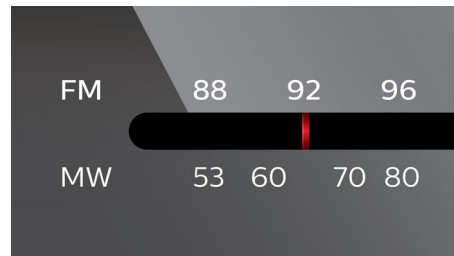

FM/MW tuner

FM/MW (AM) stereo tuner

Line-in connection

MP3 line-in connectivity allows direct playback of MP3 content via your audio system. By simply connecting your portable MP3 player to the audio system via its built-in line-in jack, you can enjoy superb sound quality while playing your favorite music from your portable MP3 player.

Specifications

Audio playback

- Playback media: CD, CD-R, CD-RW
- Disc playback modes: fast forward/backward, next/previous track search, repeat/shuffle/program

Tuner/Reception/Transmission

- Tuner bands: FM, MW
- Antenna: FM antenna

Sound

- Sound enhancement: Dynamic Bass Boost
- Sound system: stereo
- Volume control: rotary (analogue)
- Output power: 2 x 1 W RMS

Loudspeakers

- No. of built-in speakers: 2
- Speaker grille finishing: metal

Connectivity

- MP3 Link: 3.5mm stereo line in

Power

- Battery type: C size (LR14)
- Battery voltage: 1.5 V
- Number of batteries: 6
- Power type: AC Input

Accessories

- Cables/Connection: power cord
- Others: User Manual
- Warranty: Warranty Certificate

Convenience

- Loader type: top

Dimensions

- Gross weight: 2.1 kg
- Packaging depth: 264 mm
- Packaging height: 155 mm
- Packaging width: 284 mm
- Weight: 1.7 kg
- Main unit depth: 245 mm
- Main unit height: 123 mm
- Main unit width: 262 mm

Issue date 2015-01-22

Version: 1.0.5

12 NC: 8670 000 41465
EAN: 87 12581 43631 5

© 2015 Koninklijke Philips N.V.
All Rights reserved.

Specifications are subject to change without notice.
Trademarks are the property of Koninklijke Philips N.V.
or their respective owners.

www.philips.com