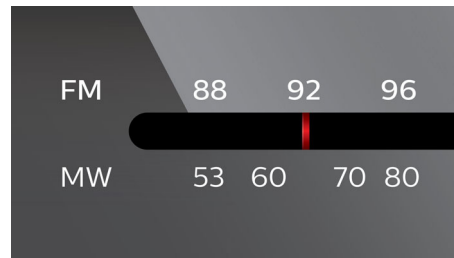

FM/MW tuner

FM/MW (AM) stereo tuner

Line-in connection

MP3 line-in connectivity allows direct playback of MP3 content via your audio system. By simply connecting your portable MP3 player to the audio system via its built-in line-in jack, you can enjoy superb sound quality while playing your favourite music from your portable MP3 player.

Specifications

Audio playback

- Playback media: CD, CD-R, CD-RW
- Disc playback modes: fast forward/reverse, next/previous track search, repeat/shuffle/programme

Tuner/Reception/Transmission

- Tuner bands: FM, MW
- Antenna: FM antenna

Sound

- Sound enhancement: Dynamic Bass Boost
- Sound system: stereo
- Volume control: rotary (analogue)
- Output power: 2 x 1 W RMS

Loudspeakers

- No. of built-in speakers: 2
- Speaker grille finishing: metal

Connectivity

- MP3 Link: 3.5 mm stereo line in

Power

- Battery type: C size (LR14)
- Battery voltage: 1.5 V
- Number of batteries: 6
- Power type: AC Input

Accessories

- Cables/Connection: power cord
- Others: User Manual
- Warranty: Warranty Certificate

Convenience

- Loader type: top

Dimensions

- Gross weight: 2 kg
- Packaging depth: 264 mm
- Packaging height: 155 mm
- Packaging width: 284 mm
- Weight: 1.6 kg
- Main unit depth: 245 mm
- Main unit height: 123 mm
- Main unit width: 262 mm

Issue date 2015-01-22

Version: 1.0.3

12 NC: 8670 000 59059
EAN: 87 12581 52030 4

© 2015 Koninklijke Philips N.V.
All Rights reserved.

Specifications are subject to change without notice.
Trademarks are the property of Koninklijke Philips N.V.
or their respective owners.

www.philips.com