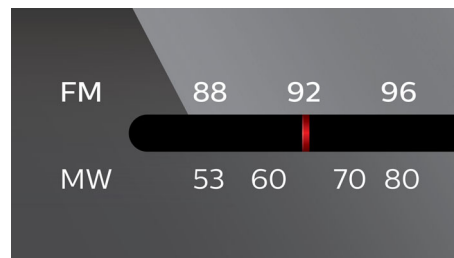

FM/MW tuner

FM/MW (AM) stereo tuner

Line-in connection

MP3 line-in connectivity allows direct playback of MP3 content via your audio system. By simply connecting your portable MP3 player to the audio system via its built-in line-in jack, you can enjoy superb sound quality while playing your favorite music from your portable MP3 player.

Specifications

Audio playback

- Playback media: CD, CD-R, CD-RW
- Disc playback modes: fast forward/backward, next/previous track search, repeat/shuffle/program

Tuner/Reception/Transmission

- Tuner bands: FM, MW
- Antenna: FM antenna

Sound

- Sound enhancement: Dynamic Bass Boost
- Sound system: stereo
- Volume control: rotary (analogue)
- Output power: 2 x 1 W RMS

Loudspeakers

- No. of built-in speakers: 2
- Speaker grille finishing: metal

Connectivity

- MP3 Link: 3.5mm stereo line in

Power

- Battery type: C size (LR14)
- Battery voltage: 1.5 V
- Number of batteries: 6
- Power type: AC Input

Accessories

- Cables/Connection: power cord
- Others: User Manual
- Warranty: Warranty Certificate

Convenience

- Loader type: top

Dimensions

- Gross weight: 2 kg
- Packaging depth: 264 mm
- Packaging height: 155 mm
- Packaging width: 284 mm
- Weight: 1.6 kg
- Main unit depth: 245 mm
- Main unit height: 123 mm
- Main unit width: 262 mm

Issue date 2015-01-22

Version: 1.0.3

12 NC: 8670 000 59059
EAN: 87 12581 52030 4

© 2015 Koninklijke Philips N.V.
All Rights reserved.

Specifications are subject to change without notice.
Trademarks are the property of Koninklijke Philips N.V.
or their respective owners.

www.philips.com