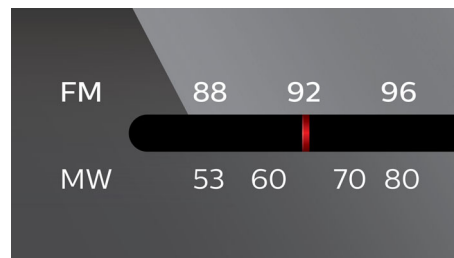

FM/MW tuner

FM/MW (AM) stereo tuner

Line-in connection

MP3 line-in connectivity allows direct playback of MP3 content via your audio system. By simply connecting your portable MP3 player to the audio system via its built-in line-in jack, you can enjoy superb sound quality while playing your favourite music from your portable MP3 player.

Specifications

Audio playback

- Playback media: CD, CD-R, CD-RW
- Disc playback modes: fast forward/reverse, next/previous track search, repeat/shuffle/programme

Tuner/Reception/Transmission

- Tuner bands: FM, MW
- Antenna: FM antenna

Sound

- Sound enhancement: Dynamic Bass Boost
- Sound system: stereo
- Volume control: rotary (analogue)
- Output power: 2 x 1 W RMS

Loudspeakers

- No. of built-in speakers: 2
- Speaker grille finishing: metal

Connectivity

- MP3 Link: 3.5 mm stereo line in

Power

- Battery type: C size (LR14)
- Battery voltage: 1.5 V
- Number of batteries: 6
- Power type: AC Input

Accessories

- Cables/Connection: power cord
- Others: User Manual
- Warranty: Warranty Certificate

Convenience

- Loader type: top

Dimensions

- Gross weight: 2 kg
- Packaging depth: 264 mm
- Packaging height: 155 mm
- Packaging width: 284 mm
- Weight: 1.6 kg
- Main unit depth: 245 mm
- Main unit height: 123 mm
- Main unit width: 262 mm

Issue date 2015-01-22

Version: 1.0.3

12 NC: 8670 000 59058
EAN: 87 12581 52029 8

© 2015 Koninklijke Philips N.V.
All Rights reserved.

Specifications are subject to change without notice.
Trademarks are the property of Koninklijke Philips N.V.
or their respective owners.

www.philips.com