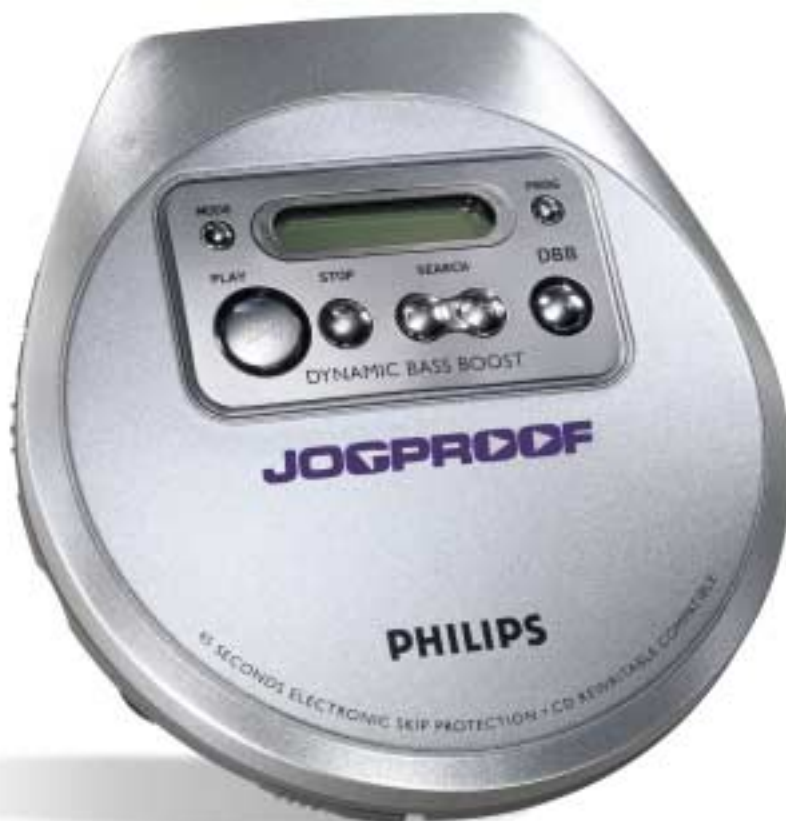

Jogproof

With its easy-to-use approach to portable music, you will love the AX2300 CD player. You get versatile CD playback, uninterrupted music and everything you need for music on the go in an attractive metallic silver, tear drop shape.

Jogproof

- 45-second Electronic Skip Protection

Enhanced bass performance

- Digital Dynamic Bass Boost

Enjoy all kinds of discs

- Plays CD, CD-R and CD-RW discs