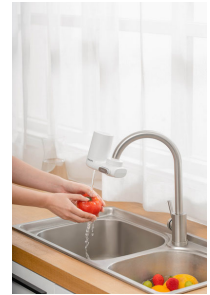

Philips
On-tap filtration

X-Guard

AWP3703

Crisp and pure tasting water

straight from the tap

Enjoy crisp and pure tasting water whenever you turn on the tap, with Philips X-Guard microfiltration system reducing up to 99% of chlorine and taste impairing substances. Easy one-click installation allows it to fit on your tap in seconds.

Crisp and pure tasting water

- Effectively reduces chlorine and taste impairing substances

Made easy

- Easily switch between freshly filtered and unfiltered water
- One-click installation - no need for a plumber
- Timer reminds you when to replace the filter
- Quick twist design for easy filter replacement

Good for you, and good for the environment

- Delicious water at a fraction of the cost of bottled water

PHILIPS

On-tap filtration
X-Guard

Specifications

General specifications

- Water flow rate: 2L/min
- Filtration capacity: 1000L

AWP3703/10

Highlights

2 modes to select

Filtered stream water is tailored for drinking and cooking, while unfiltered shower water is suitable for washing dishes and other cleaning purposes.

Easy filter replacement