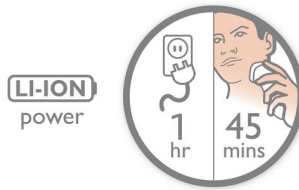

Cordless use only

Up to 45 minutes of cordless power. Fully charges in 8 hours or 3-minute quick charge for 1 shave.