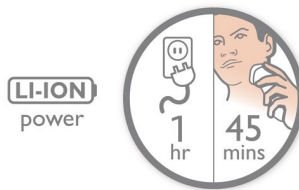

Cordless use only

Up to 45 minutes of cordless power. Fully charges in 8 hours or 3-minute quick charge for 1 shave.

Accessories

- Cleaning brush
- Power cord
- Protective cap
- Pouch: Travel pouch

Service

Replacement head: HQ8 has been replaced by SH50, Replace every 2 yrs with HQ8

Power system

- 8-hour full charge
- Rechargeable Cordless: Use Anywhere!
- Worldwide voltage: Adjusts from 100V to 240 V
- Up to 45 mins cordless shaving

Shaving system

- Aquatec wet & dry
- Fully washable
- GentleCut heads
- Pop-up trimmer
- Rotary Comfort system

Electronic features

- Battery Light
- Battery Low/Full Indicator
- Electronic On/Off Button
- LED Charge