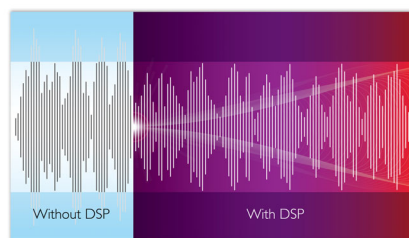

Digital Sound Processing

Advanced sound processing technology enhances the reproduction of your music so that each note resonates with crystal-clear accuracy, and each pause is sealed with pristine silence. Philips' proprietary Digital Sound

Processing technology optimises the performance of compact speaker boxes, delivering sound that is clear, detailed and powerful without any distortion.

Bass Reflex Speaker System

Bass Reflex Speaker System delivers a deep bass experience from a compact loudspeaker box system. It differs from a conventional loudspeaker box system in the addition of a bass pipe that is acoustically aligned to the woofer to optimise the low frequency roll-off of the system. The result is deeper controlled bass and lower distortion. The system works by causing the air mass in the bass pipe to vibrate like a conventional woofer. Combined with the response of the woofer, the system extends the overall low frequency sounds to create a completely new dimension of deep bass.