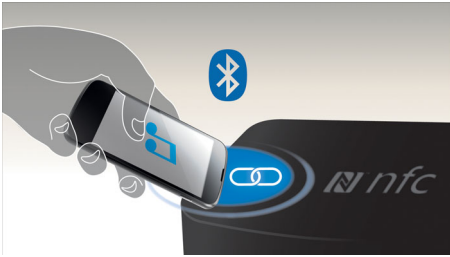

Highlights

NFC technology

Pair Bluetooth devices easily with one-touch NFC (Near Field Communications) technology. Just tap the NFC-enabled smartphone or tablet on the NFC area of a speaker to turn the speaker on, start Bluetooth pairing and begin streaming music.

FlexiDock

The improved version of Philips FlexiDock features a micro USB connector, perfect for any Android phone. The docking mechanism is a great fit for any Android phone, thanks to the smooth and rounded edge design of the connector. It offers maximum adjustability. Simply slide the connector left or right, or rotate it to fit any location or orientation of the Micro USB port on your phone. This extreme flexibility is the first of its kind, catering to Android phones that are made by different manufacturers with no standardised position and orientation for the micro USB connector.