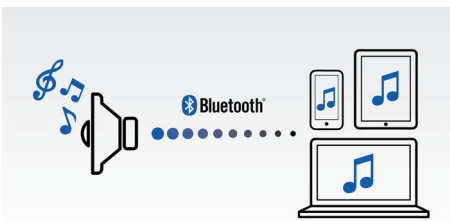

## NFC technology

Pair Bluetooth devices easily with one-touch NFC (Near Field Communications) technology. Just tap the NFC-enabled smartphone or tablet on the NFC area of a speaker to turn the speaker on, start Bluetooth pairing and begin streaming music.

## FlexiDock

The improved version of Philips FlexiDock features a micro USB connector, perfect for any Android phone. The docking mechanism is a great fit for any Android phone, thanks to the smooth and rounded edge design of the connector. It offers maximum adjustability. Simply slide the connector left or right, or rotate it to fit any location or orientation of the Micro USB port on your phone. This extreme flexibility is the first of its kind, catering to Android phones that are made by different manufacturers with no standardised position and orientation for the micro USB connector.

## Wireless music streaming

Bluetooth is a short range wireless communication technology that is both robust and energy-efficient. The technology allows easy wireless connection to iPod/iPhone/iPad or other Bluetooth devices, such as