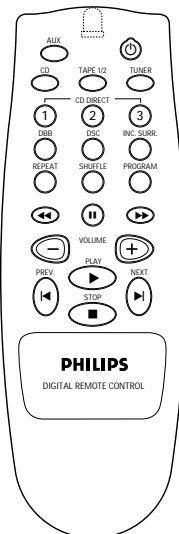

#### tape deck

- dual full logic tape deck
- auto reverse
- high speed dubbing
- CD synchro recording
- continuous play
- automatic recording level control
- automatic tape type selection
- electronic speed control and full auto stop

#### loudspeaker boxes

- 3-way bass reflex
- 6.25" woofer
- 2.5" tweeter
- detachable grilles

#### connections

- stereo headphones : 3.5mm stereo jack
- video/aux : cinch type sockets

#### general

- fluorescent tube display
- clock/timer
- wake up with CD, tuner or tape
- 23-key remote control

|                      | /21m | /21 | /22 | /30 | /34 |
|----------------------|------|-----|-----|-----|-----|
| Asia Pacific         |      |     |     |     |     |
| Australia/NZ         |      |     |     |     |     |
| Middle East/S Africa |      |     |     |     |     |
| Latam                |      |     | •   |     |     |
| Europe               |      |     |     |     |     |
| E Europe             |      |     |     |     |     |
| <b>tuner</b>         |      |     |     |     |     |
| FM65.81-74MHz        |      |     |     |     |     |
| FM87.5-108MHz        |      |     | •   |     |     |
| MW522-1602kHz        |      |     | •   |     |     |
| FM75 ohm clickfit    |      |     | •   |     |     |
| <b>mains supply</b>  |      |     |     |     |     |
| 120/230V 50-60Hz     |      |     | •   |     |     |
| 230V/50Hz            |      |     |     |     |     |
| <b>general</b>       |      |     |     |     |     |
| made in sticker      |      |     | •   |     |     |