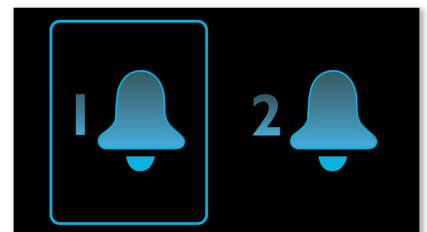

Dual alarm

The Philips audio system comes with two alarm times. Set one alarm time to wake you up and the other time to wake up your partner.