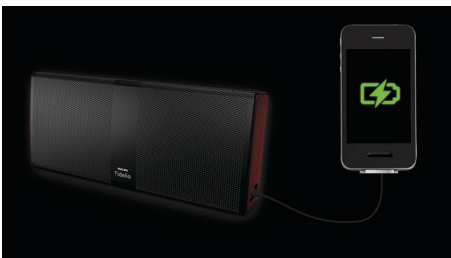

Philips
Clock Radio

Bluetooth®
Universal charging
Dual alarm
FM, Digital tuning

AJT5300W

Enjoy wireless music and charge your smartphone

Start your day fully charged with AJT5300W. This clock radio doubles as a wireless speaker that streams music from any Bluetooth device. With the built-in cradles, it charges any smartphone, iPhone/Android, while you sleep

PHILIPS

Highlights

Bluetooth

Bluetooth is a short-range wireless communication technology that is both stable and energy efficient. The technology allows for easy wireless connection to other Bluetooth devices, so you can play your favourite music from any smartphone, tablet or laptop, including the iPod or iPhone, with a Bluetooth-enabled speaker.

USB port

This speaker features a USB port. If your smartphone is running out of battery power either at home or on the go, this portable speaker allows you to transfer the battery power stored in the speaker to your mobile device.

Audio-in

The Audio-in connectivity allows direct playback of Audio-in content from portable media players. Besides the benefit of enjoying your favourite music in the superior sound quality delivered by the audio system, the Audio in is also extremely convenient as all you have to do is to plug your portable MP3 player into the audio system.