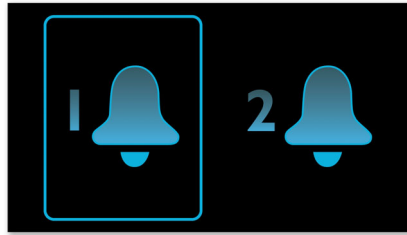

Dual alarm

The Philips audio system comes with two alarm times. Set one alarm time to wake you up and the other time to wake up your partner.