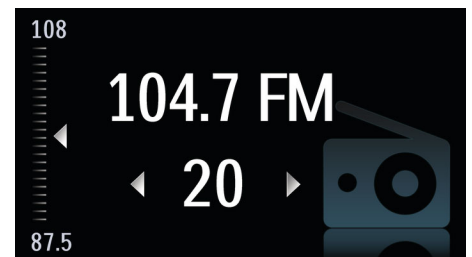

Digital tuning with presets

Simply tune into the station that you want to preset, then press and hold the preset button to memorise the frequency. With preset radio stations that can be stored, you can quickly access your favourite radio station without having to manually tune the frequencies each time.