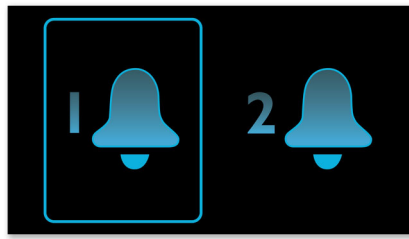

Dual alarm

The Philips audio system comes with two alarm times. Set one alarm time to wake you up and the other time to wake up your partner.