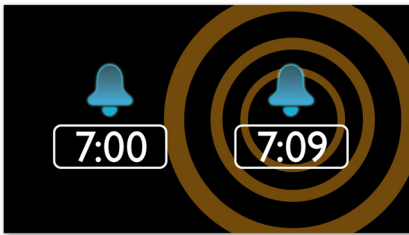

Repeat alarm

To counter oversleeping, the Philips Clock radio has a snooze feature. Should the alarm ring and you wish to continue sleeping a bit longer, simply press the Repeat Alarm button once and go back to sleep. Nine minutes later the alarm will ring again. You can continue to press the Repeat Alarm button every nine minutes until you turn off the alarm altogether.