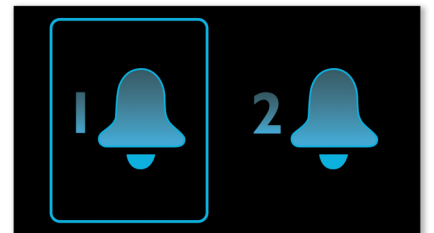

Dual alarm

The Philips audio system comes with two alarm times. Set one alarm time to wake you up and the other time to wake up your partner.