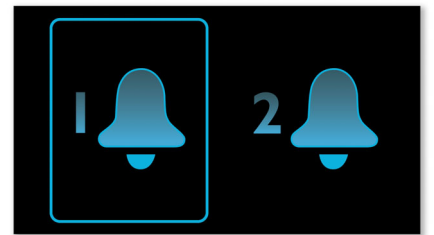

Dual alarm

The Philips audio system comes with two alarm times. Set one alarm time to wake you up and the other time to wake up your partner.