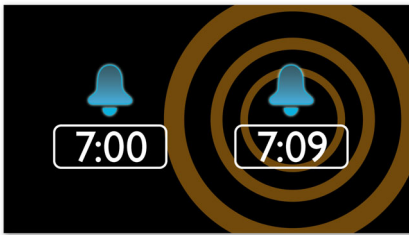

Repeat alarm

To counter oversleeping, the Philips Clock radio has a snooze feature. Should the alarm ring and you wish to continue sleeping a bit longer, simply press the Repeat Alarm button once and go back to sleep. Nine minutes later the alarm will ring again. You can continue to press the Repeat Alarm button every nine minutes until you turn off the alarm altogether.