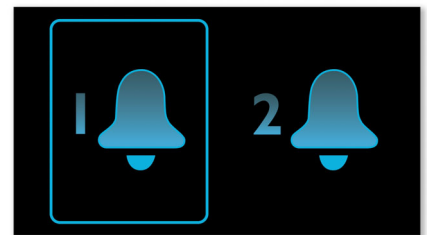

Dual alarm

The Philips audio system comes with two alarm times. Set one alarm time to wake you up and the other time to wake up your partner.