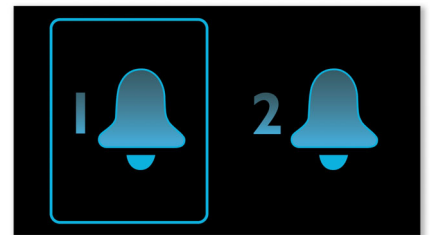

Dual alarm

The Philips audio system comes with two alarm times. Set one alarm time to wake you up and the other time to wake up your partner.

Time and alarm backup

When there is a power failure, this intelligent clock will still maintain its reliable time and your settings. The scheduled alarm remains active even when its display is off - all thanks to a pre-installed battery. When the power comes back on, there is no need to adjust the clock or reinstate settings. More amazingly, even if power supply is not restored, the battery provides enough energy for the buzzer to go off at the alarm time you have set - making sure you never wake up late.