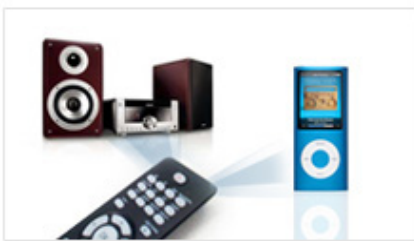

The Philips audio system comes with two alarm times. Set one alarm time to wake you up and the other time to wake up your partner.

All-in-one remote control

With the Philips all-in-one remote control, you can now navigate both your Philips music system and your iPod/iPhone through hundreds of songs easily with the one simple press of the remote control. Displaying information listed according to playlist, album, artist, genre or track, the navigation offers speedy yet simple through hundreds of files. It allows one handed operation and guarantees a unique user experience.