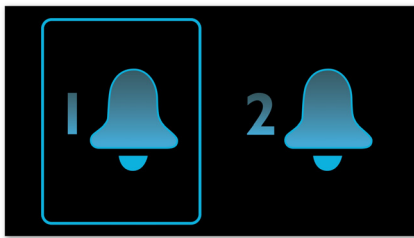

Easy to use

- Dock any iPod/iPhone, even in its case
- Auto clock synchronization with iPod/iPhone when docked
- MP3 Link for portable music playback
- All-in-one remote control for your system and iPod/iPhone
- Sleep timer for easy falling asleep to your favorite music

The Philips audio system comes with two alarm times. Set one alarm time to wake you up and the other time to wake up your partner.

All-in-one remote control

With the Philips all-in-one remote control, you can now navigate both your Philips music system and your iPod/iPhone through hundreds of songs easily with the one simple press of the remote control. Displaying information listed according to playlist, album, artist, genre or track, the navigation offers speedy yet simple through hundreds of files. It allows one handed operation and guarantees a unique user experience.