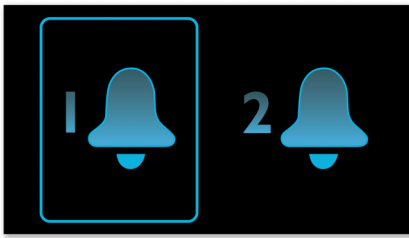

Easy to use

- Dock any iPod/iPhone, even in its case
- Auto clock synchronization with iPod/iPhone when docked
- MP3 Link for portable music playback
- All-in-one remote control for your system and iPod/iPhone
- Sleep timer for easy falling asleep to your favorite music

The Philips audio system comes with two alarm times. Set one alarm time to wake you up and the other time to wake up your partner.

All-in-one remote control

With the Philips all-in-one remote control, you can now navigate both your Philips music system and your iPod/iPhone through hundreds of songs easily with the one simple press of the remote control. Displaying information listed according to playlist, album, artist, genre or track, the navigation offers speedy yet simple through hundreds of files. It allows one handed operation and guarantees a unique user experience.