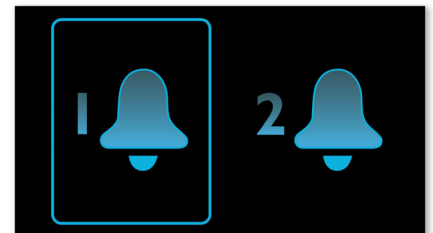

Dual alarm

The Philips audio system comes with two alarm times. Set one alarm time to wake you up and the other time to wake up your partner.

Issue date 2014-08-19

Version: 3.0.4

12 NC: 8670 000 75933
UPC: 6 09585 21411 8

© 2014 Koninklijke Philips N.V.
All Rights reserved.

Specifications are subject to change without notice.
Trademarks are the property of Koninklijke Philips N.V.
or their respective owners.

www.philips.com