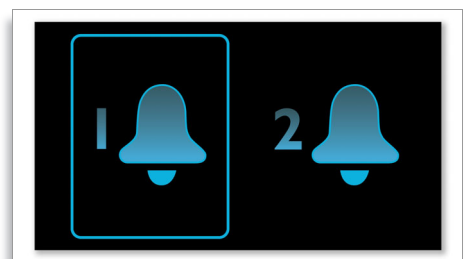

Dual alarm

The Philips audio system comes with two alarm times. Set one alarm time to wake you up and the other time to wake up your partner.

Issue date 2012-07-26

Version: 2.1.8

12 NC: 8670 000 71503
EAN: 87 12581 57956 2

© 2012 Koninklijke Philips Electronics N.V.
All Rights reserved.

Specifications are subject to change without notice.
Trademarks are the property of Koninklijke Philips
Electronics N.V. or their respective owners.

www.philips.com