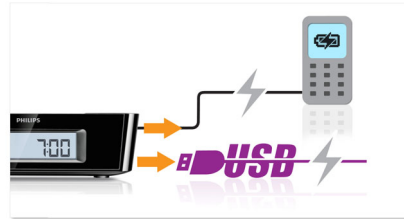

Charge 2 devices on one go

This product conveniently doubles up as a charging device, allowing you to charge a maximum of two gadgets at the same time. Just plug in your mobile phone and another USB device or two of each before you turn in for the night, and your gadgets will be as powered up as you are in the morning when you wake up.