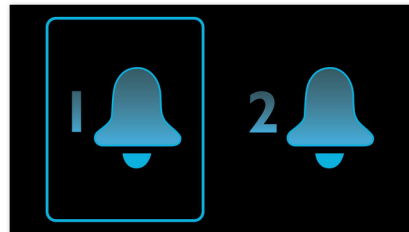

Dual alarm

The Philips audio system comes with two alarm times. Set one alarm time to wake you up and the other time to wake up your partner.