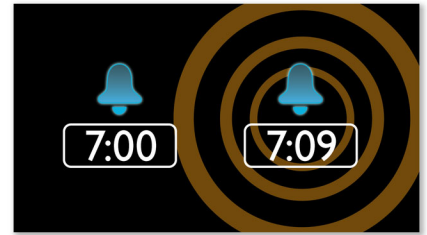

Easy clock set

The time and alarm are so easy to set up that referring to the Quick Start Guide or Instruction For Use may not be necessary. Simply refer to the Clock radio's silkscreen buttons to set the time and alarm.

Wake up to radio or a buzzer

Wake up to sounds from your favorite radio station or a buzzer. Simply set the alarm on your Philips Clock radio to wake you with the radio station you last listened to or choose to wake up with a buzzer sound. When the wake up time is reached, your Philips Clock radio will automatically turn on that radio station or trigger the buzzer to sound.

Dual alarm

The Philips audio system comes with two alarm times. Set one alarm time to wake you up and the other time to wake up your partner.

Repeat alarm

To counter oversleeping, the Philips Clock radio has a snooze feature. Should the alarm ring and you wish to continue sleeping a bit longer, simply press the Repeat Alarm button once and go back to sleep. Nine minutes later the alarm will ring again. You can continue to press the Repeat Alarm button every nine minutes until you turn off the alarm altogether.

Sleep timer

Sleep timer lets you decide how long you want to listen to music, or a radio station of your choice, before falling asleep. Simply set a time limit (up to 1hour) and choose a radio station to listen to while you drift off to sleep. The Philips radio set will continue to play for the selected duration and then automatically switch to a power-efficient and silent stand-by mode. Sleep Timer lets you fall asleep to your favourite radio DJ without counting sheep, or worrying about wasting power