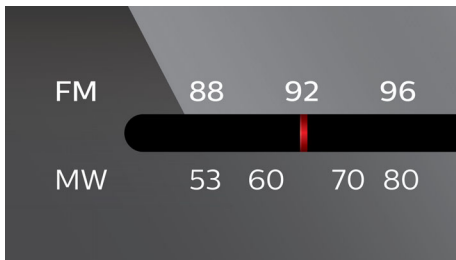

Dual alarm

The Philips audio system comes with two alarm times. Set one alarm time to wake you up and the other time to wake up your partner.

FM/MW tuner

FM/MW (AM) stereo tuner

Easy clock set

The time and alarm are so easy to set up that referring to the Quick Start Guide or