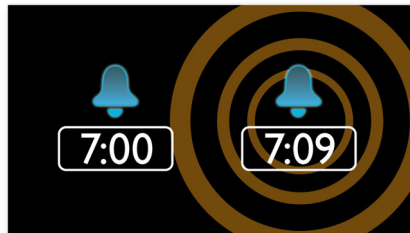

Repeat alarm

To counter oversleeping, the Philips Clock radio has a snooze feature. Should the alarm ring and

AJ3232B/37

you wish to continue sleeping a bit longer, simply press the Repeat Alarm button once and go back to sleep. Nine minutes later the alarm will ring again. You can continue to press the Repeat Alarm button every nine minutes until you turn off the alarm altogether.

Battery back-up

Battery back-up ensures memory of time during power failure