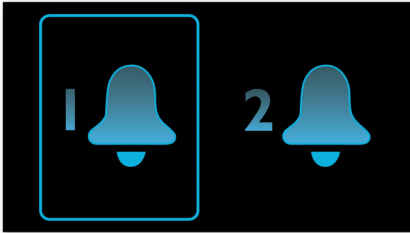

PHILIPS

Clock Radio

Big display FM/MW, Digital tuning, Dual alarm, Time & alarm backup

Highlights

Big display

The large display enables easy readability of the content on the screen. Now you can read the time and alarm easily, even from a distance. It is ideal for the elderly or the visually restricted.

Dual alarm

The Philips audio system comes with two alarm times. Set one alarm time to wake you up and the other time to wake up your partner.

FM/MW tuner

FM/MW (AM) stereo tuner

Easy clock set

The time and alarm are so easy to set up that referring to the Quick Start Guide or

Instruction For Use may not be necessary. Simply refer to the Clock radio's silkscreen buttons to set the time and alarm.

Wake up to radio or a buzzer

Wake up to sounds from your favorite radio station or a buzzer. Simply set the alarm on your Philips Clock radio to wake you with the radio station you last listened to or choose to wake up with a buzzer sound. When the wake up time is reached, your Philips Clock radio will automatically turn on that radio station or trigger the buzzer to sound.