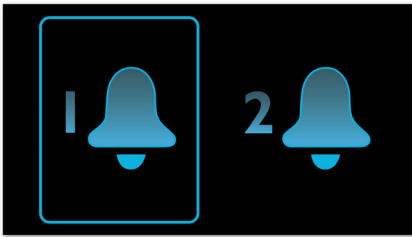

Philips
Clock Radio

Mirror finish display

FM, Analogue tuning
Dual alarm
Built-in Audio-in cable

AJ3231

Start your day, your way!

Wake up with radio or buzzer

An elegant mirror display and thoughtful dim-light mode make this the ideal bedside companion. For pure music enjoyment, it also features built-in FM/MW radio for wake-up calls and a handy cable for accessing your portable music system.

Easy to use

- Adjustable display brightness for comfort viewing
- Battery back-up ensures memory of time during power failure

PHILIPS

Clock Radio

Mirror finish display FM, Analogue tuning, Dual alarm, Built-in Audio-in cable

Highlights

Wake up to radio or a buzzer

Wake up to sounds from your favorite radio station or a buzzer. Simply set the alarm on your Philips Clock radio to wake you with the radio station you last listened to or choose to wake up with a buzzer sound. When the wake up time is reached, your Philips Clock radio will automatically turn on that radio station or trigger the buzzer to sound.

Dual alarm

The Philips audio system comes with two alarm times. Set one alarm time to wake you up and the other time to wake up your partner.

Repeat alarm

To counter oversleeping, the Philips Clock radio has a snooze feature. Should the alarm ring and you wish to continue sleeping a bit longer, simply press the Repeat Alarm button once and go back to sleep. Nine minutes later the alarm will ring again. You can continue to press the Repeat Alarm button every nine minutes until you turn off the alarm altogether.