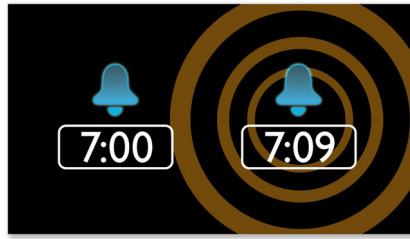

Philips
Clock Radio

Mirror finish display

FM, Analogue tuning
Dual alarm
Built-in Audio-in cable

AJ3231

Start your day, your way!

Wake up with radio or buzzer

An elegant mirror display and thoughtful dim-light mode make this the ideal bedside companion. For pure music enjoyment, it also features built-in FM/MW radio for wake-up calls and a handy cable for accessing your portable music system.

Highlights

Wake up to radio or a buzzer

Wake up to sounds from your favorite radio station or a buzzer. Simply set the alarm on your Philips Clock radio to wake you with the radio station you last listened to or choose to wake up with a buzzer sound. When the wake up time is reached, your Philips Clock radio will automatically turn on that radio station or trigger the buzzer to sound.

Dual alarm

The Philips audio system comes with two alarm times. Set one alarm time to wake you up and the other time to wake up your partner.

Repeat alarm

To counter oversleeping, the Philips Clock radio has a snooze feature. Should the alarm ring and you wish to continue sleeping a bit longer, simply press the Repeat Alarm button once and go back to sleep. Nine minutes later the alarm will ring again. You can continue to press the Repeat Alarm button every nine minutes until you turn off the alarm altogether.

Sleep Timer

Sleep timer lets you decide how long you want to listen to music or a radio station of your choice before falling asleep. Simply set a time limit (up to 2 hours) and choose a CD or radio station to listen to while you drift off to sleep. The set will continue to play for the selected duration and then automatically switch off to a power-efficient, silent stand-by mode. Sleep Timer lets you fall asleep to your favorite CD or radio DJ without counting sheep or worrying about wasting power.