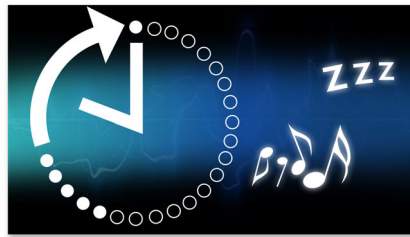

Highlights

Wake up to radio or a buzzer

Wake up to sounds from your favorite radio station or a buzzer. Simply set the alarm on your Philips Clock radio to wake you with the radio station you last listened to or choose to wake up with a buzzer sound. When the wake up time is reached, your Philips Clock radio will automatically turn on that radio station or trigger the buzzer to sound.

Dual alarm

The Philips audio system comes with two alarm times. Set one alarm time to wake you up and the other time to wake up your partner.

Repeat alarm

To counter oversleeping, the Philips Clock radio has a snooze feature. Should the alarm ring and you wish to continue sleeping a bit longer, simply press the Repeat Alarm button once and go back to sleep. Nine minutes later the alarm will ring again. You can continue to press the Repeat Alarm button every nine minutes until you turn off the alarm altogether.

Sleep Timer

Sleep timer lets you decide how long you want to listen to music or a radio station of your choice before falling asleep. Simply set a time limit (up to 2 hours) and choose a CD or radio station to listen to while you drift off to sleep. The set will continue to play for the selected duration and then automatically switch off to a power-efficient, silent stand-by mode. Sleep Timer lets you fall asleep to your favorite CD or radio DJ without counting sheep or worrying about wasting power.