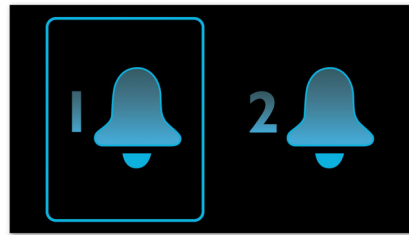

Dual alarm

The Philips audio system comes with two alarm times. Set one alarm time to wake you up and the other time to wake up your partner.