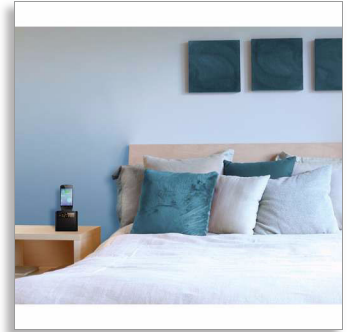

Philips
Clock Radio

Universal charging

FM, Digital tuning
Dual alarm
Time & alarm backup

AJ3200

Wake up to FM radio and a smartphone fully charged

Philips AJ3200 clock radio charges any smartphone, iPhone or Android, while you sleep. Flexi-cradle fits the socket position on any phone perfectly. Wake up to your favourite FM radio and start your day fully charged.