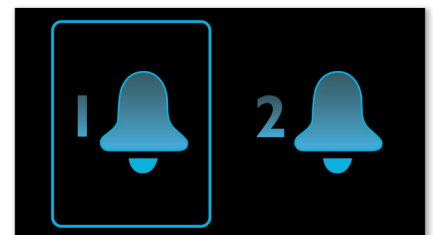

Dual alarm

The Philips audio system comes with two alarm times. Set one alarm time to wake you up and the other time to wake up your partner.

Battery back-up

Battery back-up ensures memory of time during power failure

Sleep Timer

Sleep timer lets you decide how long you want to listen to music or a radio station of your choice before falling asleep. Simply set a time limit (up to 1 hour) and choose a CD or radio station to listen to while you drift off to sleep. The Philips radio set will continue to play for the selected duration and then automatically switch off to a power-efficient, silent stand-by mode. Sleep Timer lets you fall asleep to your favorite CD or radio DJ without counting sheep or worrying about wasting power.