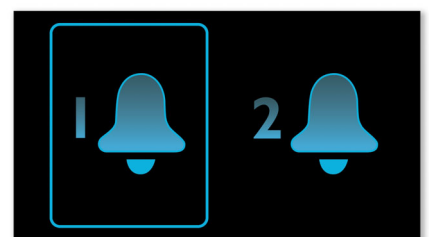

Repeat alarm

To counter oversleeping, the Philips Clock radio has a snooze feature. Should the alarm ring and you wish to continue sleeping a bit longer, simply press the Repeat Alarm button once and go back to sleep. Nine minutes later the alarm will ring again. You can continue to press the Repeat Alarm button every nine minutes until you turn off the alarm altogether.

Easy alarm/time set

Easy alarm/time set

Dual alarm

The Philips audio system comes with two alarm times. Set one alarm time to wake you up and the other time to wake up your partner.

Battery back-up

Battery back-up ensures memory of time during power failure

Sleep Timer

Sleep timer lets you decide how long you want to listen to music or a radio station of your choice before falling asleep. Simply set a time limit (up to 1 hour) and choose a CD or radio station to listen to while you drift off to sleep. The Philips radio set will continue to play for the selected duration and then automatically switch off to a power-efficient, silent stand-by mode. Sleep Timer lets you fall asleep to your favorite CD or radio DJ without counting sheep or worrying about wasting power.