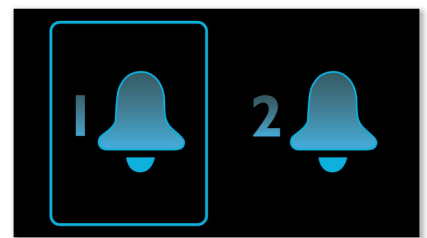

Dual alarm

The Philips audio system comes with two alarm times. Set one alarm time to wake you up and the other time to wake up your partner.

Battery back-up

Battery back-up ensures memory of time during power failure

Sleep Timer

Sleep timer lets you decide how long you want to listen to music or a radio station of your choice before falling asleep. Simply set a time limit (up to 1 hour) and choose a CD or radio station to listen to while you drift off to sleep. The Philips radio set will continue to play for the selected duration and then automatically switch off to a power-efficient, silent stand-by mode. Sleep Timer lets you fall asleep to your favorite CD or radio DJ without counting sheep or worrying about wasting power.