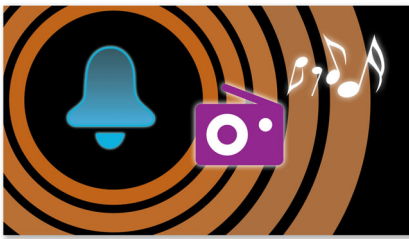

Philips
Digital tuning clock radio

AJ3123

Start Your Day, Your way!

Wake up with radio or buzzer

This stylish radio-alarm clock AJ3123/12 looks nice and wakes you in time. It has built-in FM radio and gives you a choice of waking up to your favorite station or the buzzer.

Start the day your way

- Wake up to your favorite radio tune or a buzzer
- FM digital tuning with presets
- Gentle wake for a pleasant wake up experience
- Repeat alarm for additional snooze

Easy to use

PHILIPS

Highlights

Wake up to radio or a buzzer

Wake up to sounds from your favorite radio station or a buzzer. Simply set the alarm on your Philips Clock radio to wake you with the radio station you last listened to or choose to wake up with a buzzer sound. When the wake up time is reached, your Philips Clock radio will automatically turn on that radio station or trigger the buzzer to sound.