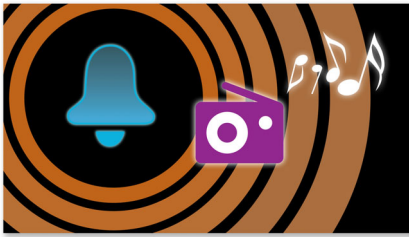

Philips
Digital tuning clock radio

AJ3123

Start Your Day, Your way!

Wake up with radio or buzzer

This stylish radio-alarm clock AJ3123/12 looks nice and wakes you in time. It has built-in FM radio and gives you a choice of waking up to your favorite station or the buzzer.

Start the day your way

- Wake up to your favorite radio tune or a buzzer
- FM digital tuning with presets
- Gentle wake for a pleasant wake up experience
- Repeat alarm for additional snooze

Easy to use

PHILIPS

Highlights

Wake up to radio or a buzzer

Wake up to sounds from your favorite radio station or a buzzer. Simply set the alarm on your Philips Clock radio to wake you with the radio station you last listened to or choose to wake up with a buzzer sound. When the wake up time is reached, your Philips Clock radio will automatically turn on that radio station or trigger the buzzer to sound.