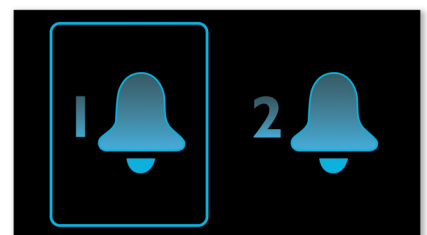

Dual alarm

The Philips audio system comes with two alarm times. Set one alarm time to wake you up and the other time to wake up your partner.