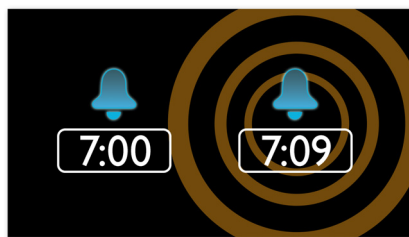

Repeat alarm

To counter oversleeping, the Philips Clock radio has a snooze feature. Should the alarm ring and you wish to continue sleeping a bit longer, simply press the Repeat Alarm button once and go back to sleep. Nine minutes later the alarm will ring again. You can continue to press the Repeat Alarm button every nine minutes until you turn off the alarm altogether.

Battery back-up

Battery back-up ensures memory of time during power failure