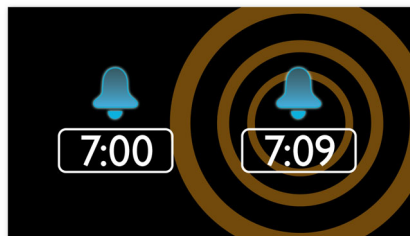

Repeat alarm

To counter oversleeping, the Philips Clock radio has a snooze feature. Should the alarm ring and you wish to continue sleeping a bit longer, simply press the Repeat Alarm button once and go back to sleep. Nine minutes later the alarm will ring again. You can continue to press the Repeat Alarm button every nine minutes until you turn off the alarm altogether.