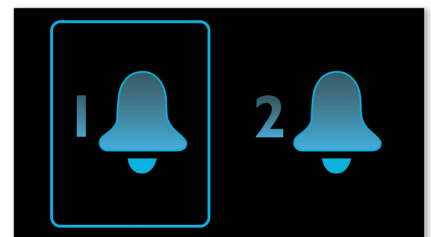

Dual alarm

The Philips audio system comes with two alarm times. Set one alarm time to wake you up and the other time to wake up your partner.

Battery back-up

Battery back-up ensures memory of time during power failure