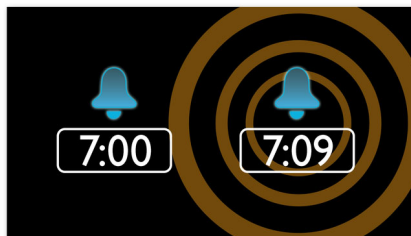

Repeat alarm

To counter oversleeping, the Philips Clock radio has a snooze feature. Should the alarm ring and you wish to continue sleeping a bit longer, simply press the Repeat Alarm button once and go back to sleep. Nine minutes later the alarm will ring again. You can continue to press the Repeat Alarm button every nine minutes until you turn off the alarm altogether.