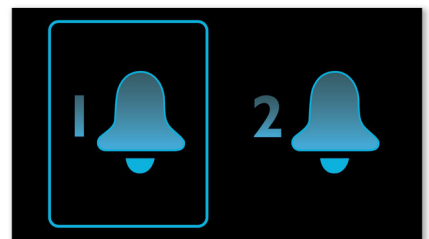

Dual alarm

The Philips audio system comes with two alarm times. Set one alarm time to wake you up and the other time to wake up your partner.

Battery back-up

Battery back-up ensures memory of time during power failure