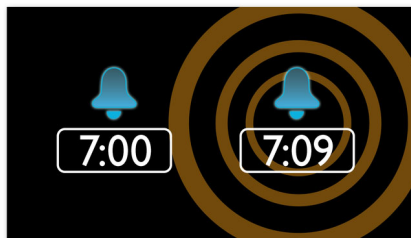

Repeat alarm

To counter oversleeping, the Philips Clock radio has a snooze feature. Should the alarm ring and you wish to continue sleeping a bit longer, simply press the Repeat Alarm button once and go back to sleep. Nine minutes later the alarm will ring again. You can continue to press the Repeat Alarm button every nine minutes until you turn off the alarm altogether.