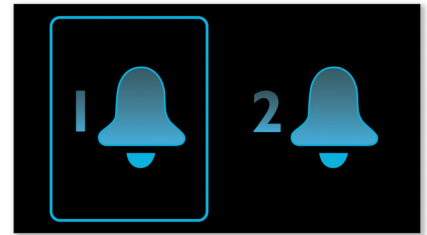

Dual alarm

The Philips audio system comes with two alarm times. Set one alarm time to wake you up and the other time to wake up your partner.

Battery back-up

Battery back-up ensures memory of time during power failure

Sleep Timer

Sleep timer lets you decide how long you want to listen to music or a radio station of your choice before falling asleep. Simply set a time limit (up to 1 hour) and choose a CD or radio station to listen to while you drift off to sleep. The Philips radio set will continue to play for the selected duration and then automatically switch off to a power-efficient, silent stand-by mode. Sleep Timer lets you fall asleep to your favorite CD or radio DJ without counting sheep or worrying about wasting power.