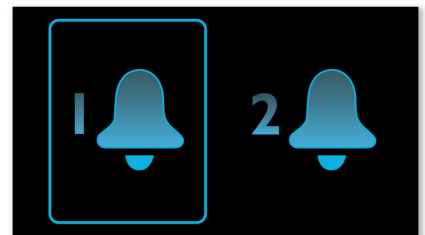

Dual alarm

The Philips audio system comes with two alarm times. Set one alarm time to wake you up and the other time to wake up your partner.

Battery back-up

Battery back-up ensures memory of time during power failure

Sleep Timer

Sleep timer lets you decide how long you want to listen to music or a radio station of your choice before falling asleep. Simply set a time limit (up to 1 hour) and choose a CD or radio station to listen to while you drift off to sleep. The Philips radio set will continue to play for the selected duration and then automatically switch off to a power-efficient, silent stand-by mode. Sleep Timer lets you fall asleep to your favorite CD or radio DJ without counting sheep or worrying about wasting power.