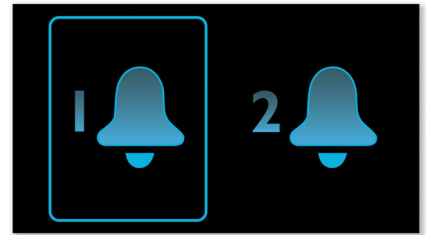

Dual alarm

The Philips audio system comes with two alarm times. Set one alarm time to wake you up and the other time to wake up your partner.

Battery back-up

Battery back-up ensures memory of time during power failure

Sleep Timer

Sleep timer lets you decide how long you want to listen to music or a radio station of your choice before falling asleep. Simply set a time limit (up to 1 hour) and choose a CD or radio station to listen to while you drift off to sleep. The Philips radio set will continue to play for the selected duration and then automatically switch off to a power-efficient, silent stand-by mode. Sleep Timer lets you fall asleep to your favorite CD or radio DJ without counting sheep or worrying about wasting power.