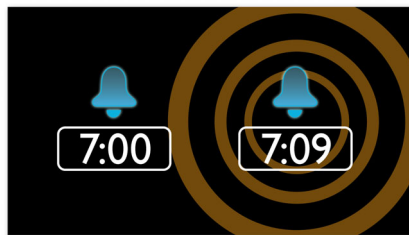

Repeat alarm

To counter oversleeping, the Philips Clock radio has a snooze feature. Should the alarm ring and you wish to continue sleeping a bit longer, simply press the Repeat Alarm button once and go back to sleep. Nine minutes later the alarm will ring again. You can continue to press the Repeat Alarm button every nine minutes until you turn off the alarm altogether.

Big display

The large display enables easy readability of the content on the screen. Now you can read the time and alarm easily, even from a distance. It is ideal for the elderly or the visually restricted.