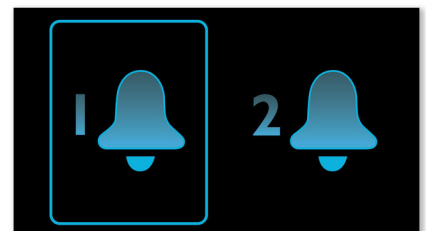

Dual alarm

The Philips audio system comes with two alarm times. Set one alarm time to wake you up and the other time to wake up your partner.

Battery back-up

Battery back-up ensures memory of time during power failure