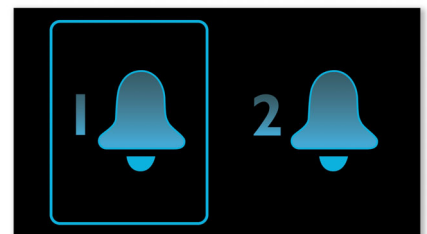

Dual alarm

The Philips audio system comes with two alarm times. Set one alarm time to wake you up and the other time to wake up your partner.

Battery back-up

Battery back-up ensures memory of time during power failure