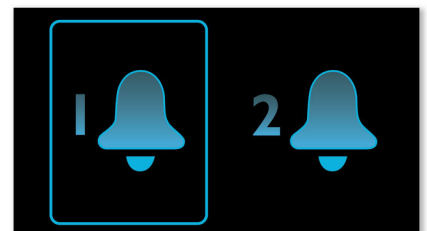

Dual alarm

The Philips audio system comes with two alarm times. Set one alarm time to wake you up and the other time to wake up your partner.

Battery back-up

Battery back-up ensures memory of time during power failure