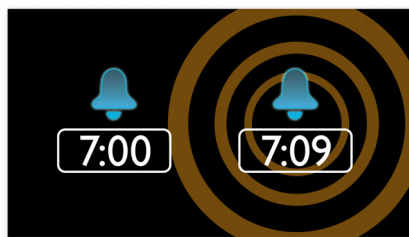

Repeat alarm

To counter oversleeping, the Philips Clock radio has a snooze feature. Should the alarm ring and you wish to continue sleeping a bit longer, simply press the Repeat Alarm button once and go back to sleep. Nine minutes later the alarm will ring again. You can continue to press the Repeat Alarm button every nine minutes until you turn off the alarm altogether.

Big display

The large display enables easy readability of the content on the screen. Now you can read the

time and alarm easily, even from a distance. It is ideal for the elderly or the visually restricted.