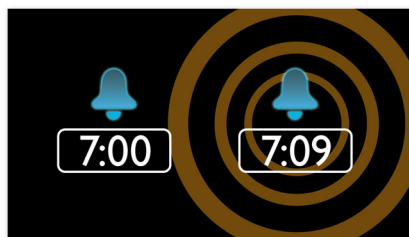

Repeat alarm

To counter oversleeping, the Philips Clock radio has a snooze feature. Should the alarm ring and you wish to continue sleeping a bit longer, simply press the Repeat Alarm button once and go back to sleep. Nine minutes later the alarm will ring again. You can continue to press the Repeat Alarm button every nine minutes until you turn off the alarm altogether.

Big display

The large display enables easy readability of the content on the screen. Now you can read the

time and alarm easily, even from a distance. It is ideal for the elderly or the visually restricted.