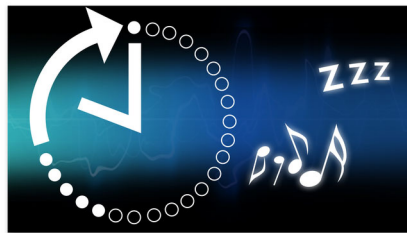

Sleep timer

Sleep timer lets you decide how long you want to listen to music, or a radio station of your choice, before falling asleep. Simply set a time limit (up to 1 hour) and choose a radio station to listen to while you drift off to sleep. The Philips radio set will continue to play for the selected duration and then automatically switch to a power-efficient and silent stand-by mode. Sleep Timer lets you fall asleep to your favourite radio DJ without counting sheep, or worrying about wasting power

Specifications

Clock

- Type: Digital
- Time format: 12H, 24H
- Display: LED

Alarm

- No. of alarms: 2
- Sleep timer: 15/ 30/ 60/ 90/ 120 mins

Tuner/Reception/Transmission

- Antenna: FM Antenna
- Tuner Bands: FM, Digital tuning
- Frequency range: 87.5 - 108 MHz
- No. of preset stations: 20

Convenience

- Alarms: Radio Alarm, Buzzer Alarm, Repeat alarm (snooze), Dual alarm time, Gentle Wake
- Sleep Timer
- Display brightness: High/ Mid/ Low
- Volume control: Up/ Down

Power

- Power supply: 100-240VAC, 50/60Hz
- Backup battery: CR2032 (included)
- Power type: AC Input

Dimensions

- Packaging type: D-box
- Product dimensions (WxDxH): 185 x 81 x 85.2 mm
- Net weight: 0.32 kg
- Packaging dimensions (WxDxH): 233 x 95 x 96 mm
- Gross weight: 0.382 kg

Accessories

- Included accessories: User Manual, Quick start guide, Warranty certificate

Loudspeakers

- Built-in speakers: 1

Issue date 2019-10-01

Version: 5.3.7

12 NC: 8670 001 33476
EAN: 69 51613 99070 4

© 2019 Koninklijke Philips N.V.
All Rights reserved.

Specifications are subject to change without notice.
Trademarks are the property of Koninklijke Philips N.V.
or their respective owners.

www.philips.com