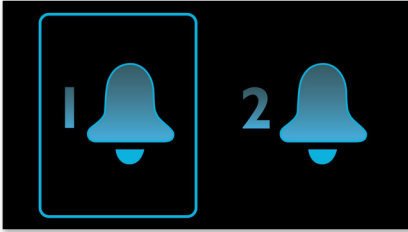

Highlights

Battery back-up

Battery back-up ensures memory of time during power failure

Dual alarm

The Philips audio system comes with two alarm times. Set one alarm time to wake you up and the other time to wake up your partner.