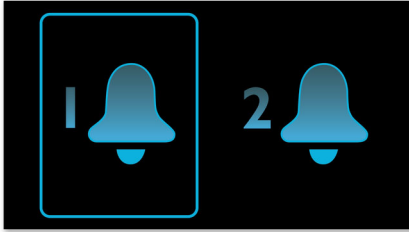

Highlights

Battery back-up

Battery back-up ensures memory of time during power failure

Dual alarm

The Philips audio system comes with two alarm times. Set one alarm time to wake you up and the other time to wake up your partner.