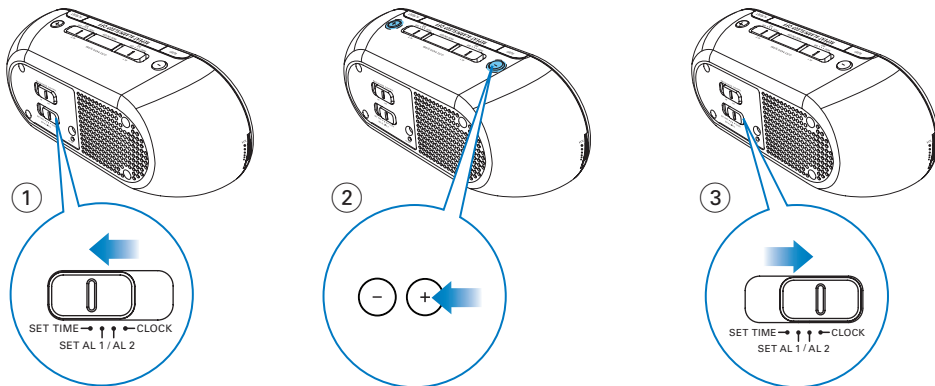

AJ1000_05_QSG_V1.0

PHILIPS

1

Connect power

3

Listen to radio

2

Set the clock time

4

Set the alarm timer