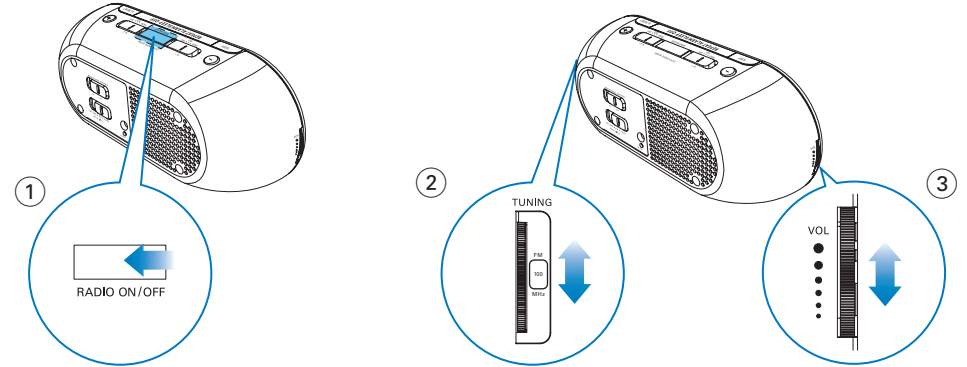

AJ1000_05_QSG_V1.0

PHILIPS

1

Connect power

3

Listen to radio

2

Set the clock time

4

Set the alarm timer