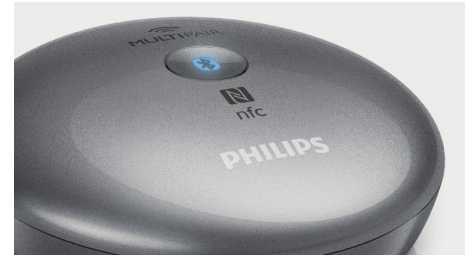

Compact design

The Bluetooth® Hi-Fi adapter features a compact and streamlined design, looking perfect on your favourite Hi-Fi.

Digital / optical audio outputs

Digital coaxial and optical audio outputs for premium sound