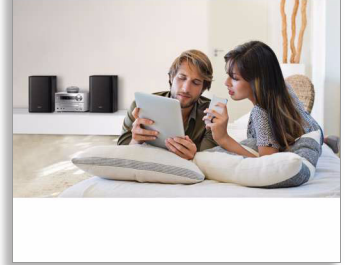

Philips
Bluetooth® adapter

Bluetooth® music receiver
with MULTIPAIR
Bluetooth® aptX, ACC and NFC
Digital out