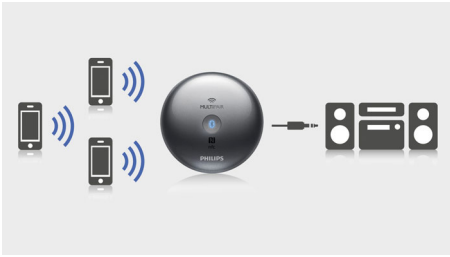

Highlights

MULTIPAIR

Pair up to 3 smart devices so you can stream music from whichever device you want, without the hassle of un-pairing and re-pairing. To play a song on a different device, just pick it and hit play. The song on the original device will stop and your new song will take over, perfect for sharing music with friends, parties, or just playing different songs stored on different devices. Let friends and family pair at the same time, so you can swap between each other's music in a flash.

Stream online music apps

Every music lover has his favorite music service or online radio apps on his mobile devices. Now you can play them directly on your Hi-Fi system.